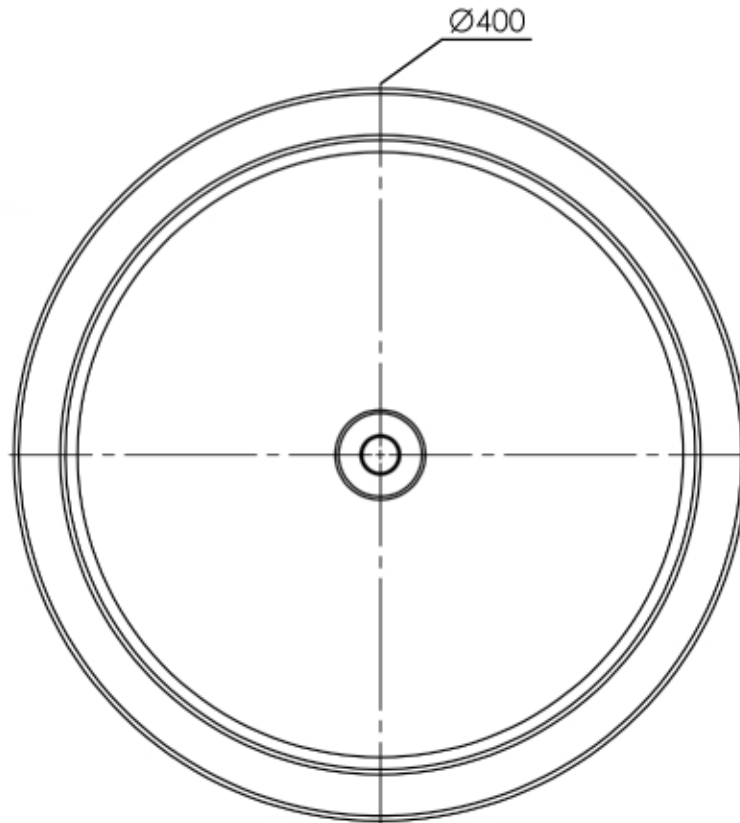

**FEATURES**

undermount basin  
ceramic white

meco international pty ltd.

[meco.com.au](http://meco.com.au)

for all sales & product inquiries email [sales@meco.com.au](mailto:sales@meco.com.au) or call (02) 9618 6999